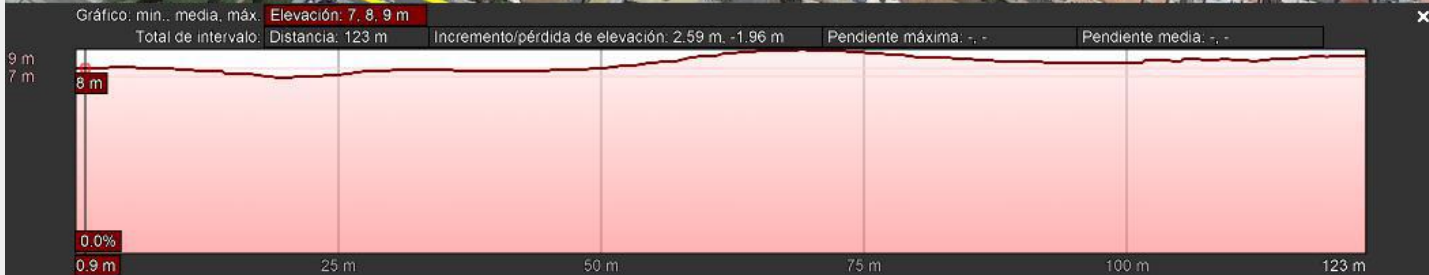

# Run #1

2 laps x 2,440 km

2 laps x 10,2 km.

# Run #2

1 lap x 2,375 km